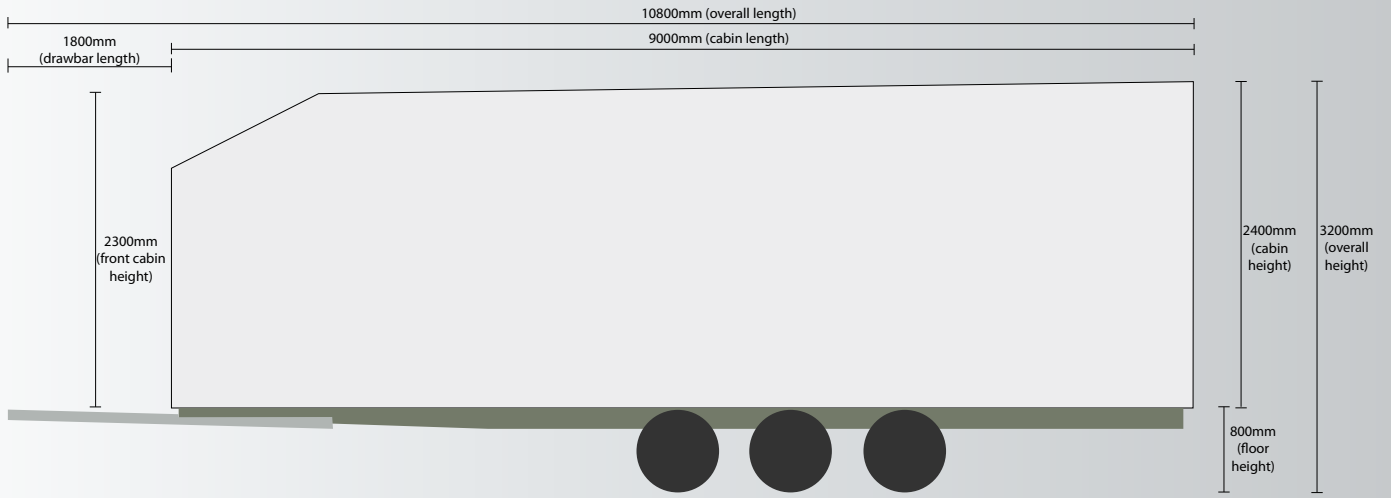

SERIES 9

Dimension Specifications